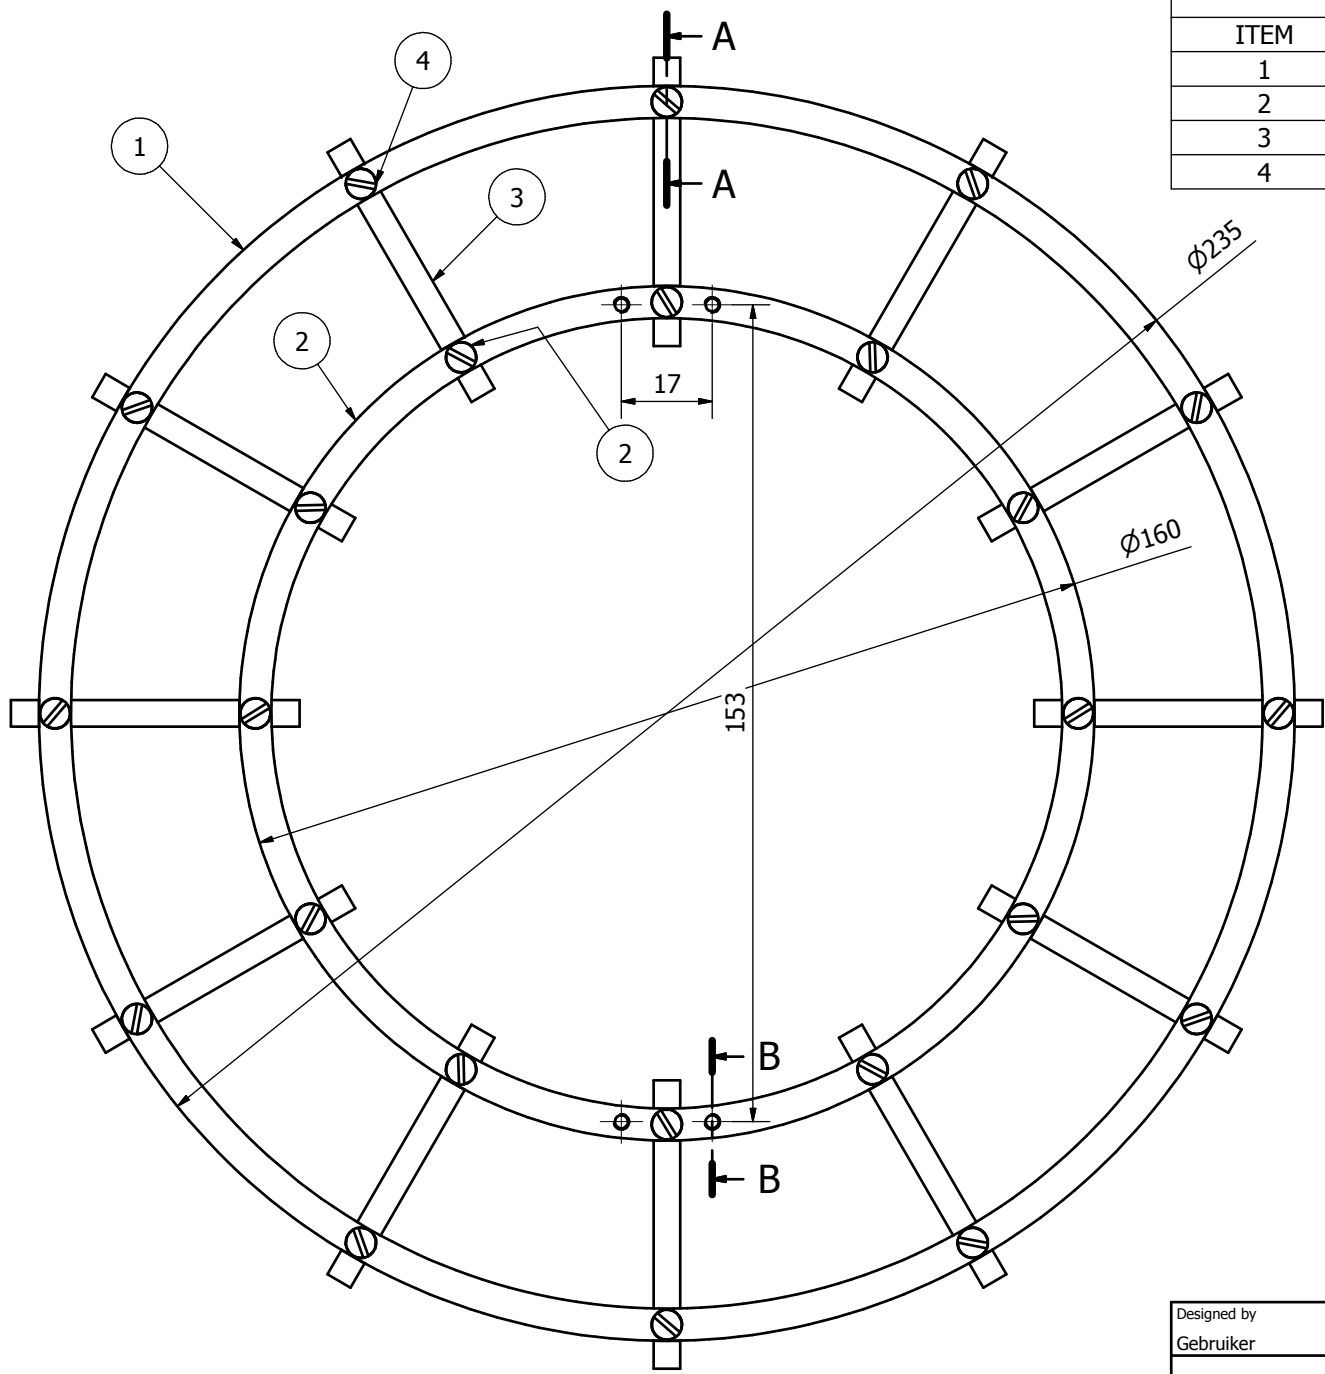

PARTS LIST			
ITEM	QTY	PART NUMBER	DESCRIPTION
1	1	WP2	
2	1	WP1	
3	12	WP3	
4	24	Schroef M3x10 VZ	

A-A (2 : 1)

B-B (2 : 1)

Designed by Gebruiker	Checked by	Approved by	Date	Date 11-2-2014	
			WP	Edition	Sheet 1 / 1