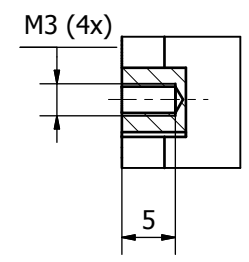

PARTS LIST			
ITEM	QTY	PART NUMBER	DESCRIPTION
1	1	WP2	
2	1	WP1	
3	12	WP3	
4	24	Schroef M3x10 VZ	

A-A (2 : 1)

B-B (2 : 1)

Designed by Gebruiker	Checked by	Approved by	Date	Date 11-2-2014	
			WP	Edition	Sheet 1 / 1